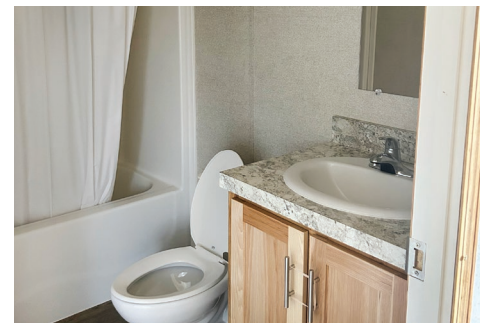

Frederick Lodge

Manufactured Home Community

Lot 27

868 sq. ft., 3 bedroom, 2 bath

Cute 868 sq. ft. 3 bedroom and 2 bath home. Home comes with new appliances including a refrigerator, stove, dishwasher and microwave. Other features include central air, washer/dryer hookups, garbage disposal and more. Call today for more information!